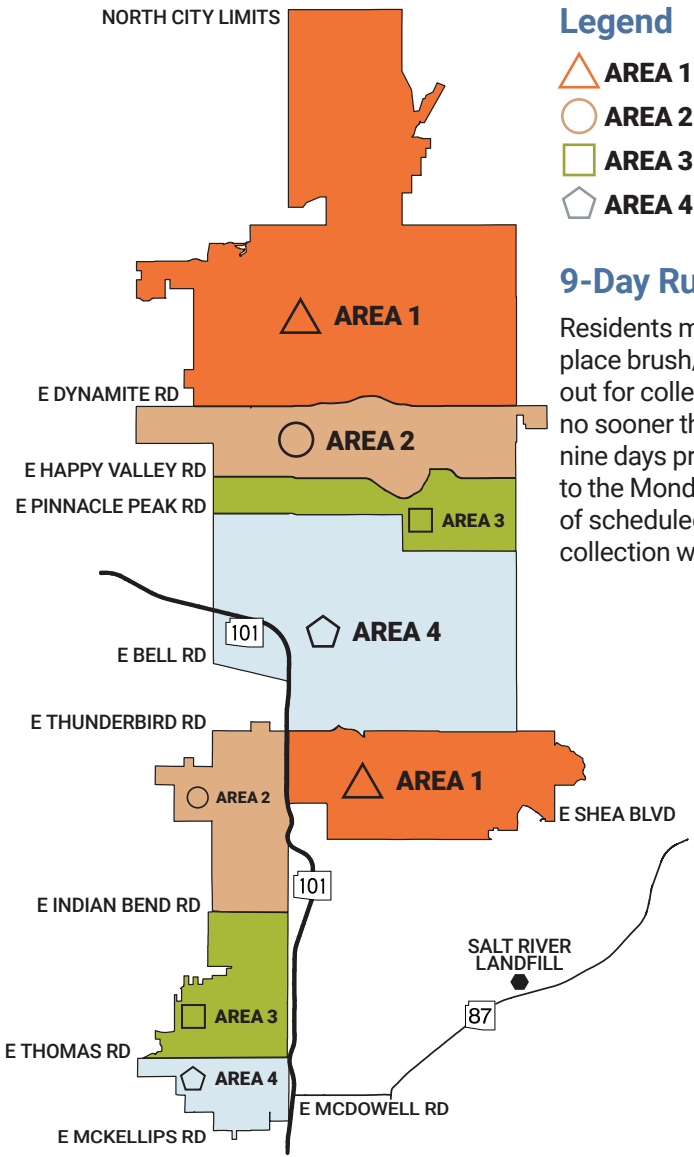

Brush & Bulk Removal 2020 Schedule

Legend

- △ AREA 1
- AREA 2
- AREA 3
- ◡ AREA 4

9-Day Rule

Residents may place brush/bulk out for collection no sooner than nine days prior to the Monday of scheduled collection week.

Residential Holiday Collection & Special Event Schedules

Holiday Collection Schedule

On your scheduled day of collection, please place your container out by 5:00 a.m. Our crews may come through earlier than normal.

HHW Drop-Off – North Corp Yard Event

When: Saturday, March 7, 2020 • 7:30 a.m. – 2:00 p.m.

Where: 9191 E. San Salvador Drive, Scottsdale, AZ 85258

ITEMS ACCEPTED

- photo chemicals
- automotive fluids
- household cleaners
- pool acids
- chlorine
- solvents
- thinners
- paint
- stains
- varnishes
- household and car batteries