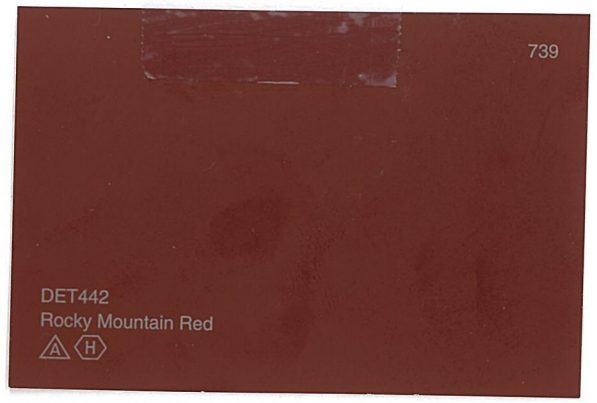

Doors (standard size door) and shutters on building
DET442
Rocky Mountain Red

Trim, fascia and patio covers
DE6127
Finest Silk

Lighter body color
DE6129
Rustic Taupe

Darker body color
DE6131
Teddy Bear