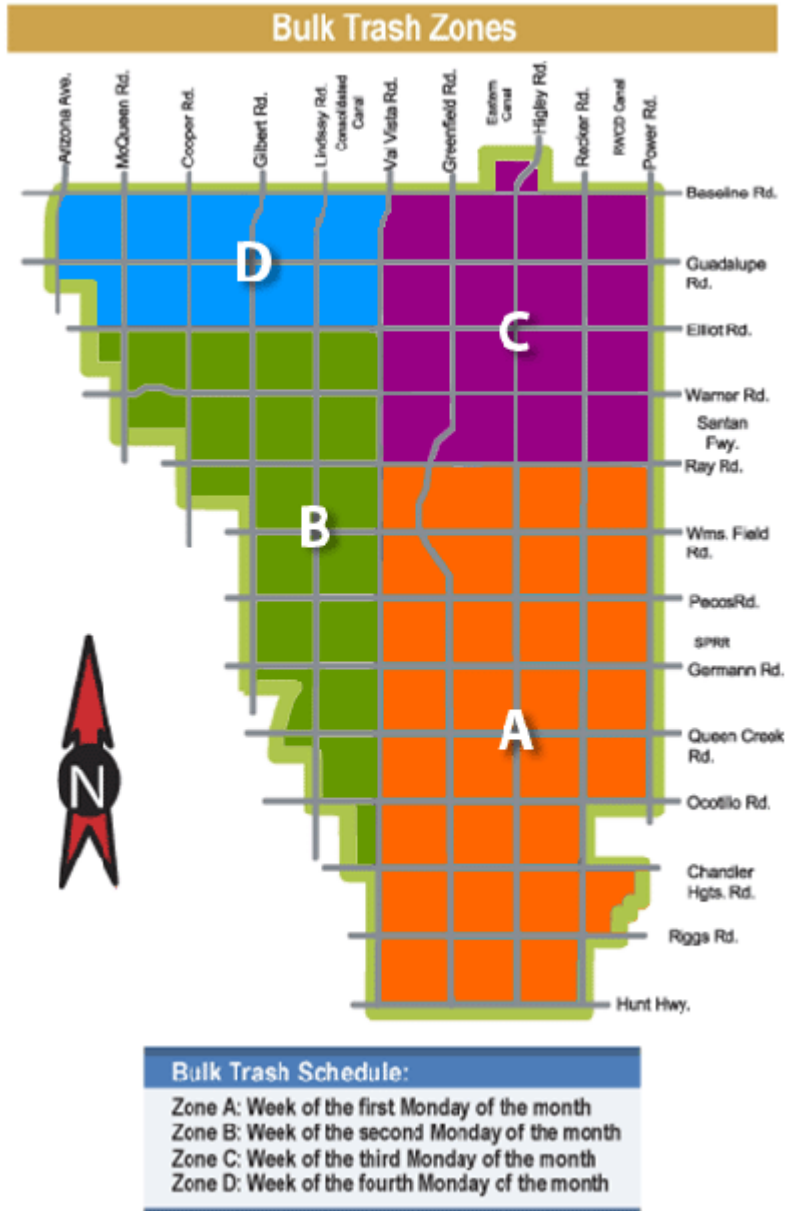

Bulk Trash Pick-Up Schedule

All pick-up weeks start with Monday. (A "Full Week" is any Monday thru Friday in a given month - **Holidays do NOT** affect pick-up weeks) **Please place your bulk trash items at the curb the weekend prior to your scheduled collection week.**

General information and guidelines on Bulk Trash (<http://www.gilbertaz.gov/pw/bulktrash.cfm>)

Uncontained Pick-Up Schedule for 2013