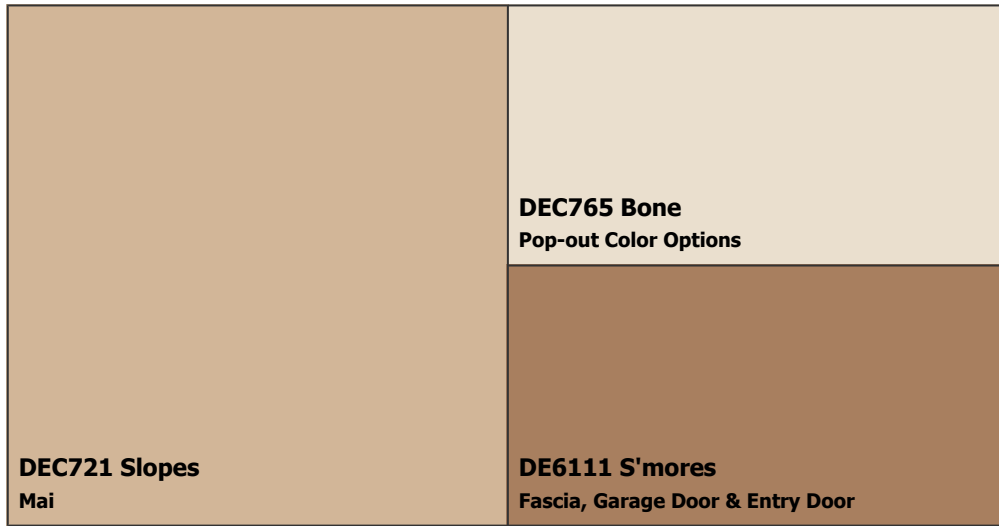

Miramonte

SUBDIVISION: Approved Color Palette

LOCATION: Glendale, AZ, 85308

Scheme 13 - Added June 2018

NOTES TO HOMEOWNERS:

COLOR DISCLAIMER: These color chips are produced as accurately as possible; however, actual paint colors may vary from these samples and from batch to batch. Paint colors are affected by many factors, including lighting, age, type of finish, type of surface, and adjacent colors. Some colors may require more than one coat for complete coverage. If final color appearance and color matches are critical, paint should be sampled on the actual surface before full application. Application of the paint constitutes acceptance of the color. Dunn-Edwards assumes no responsibility for color after application.

Courtesy Discount*

Provide this account number and save up to 37% off LIST PRICE on Dunn-Edwards manufactured paint products.

188531-000