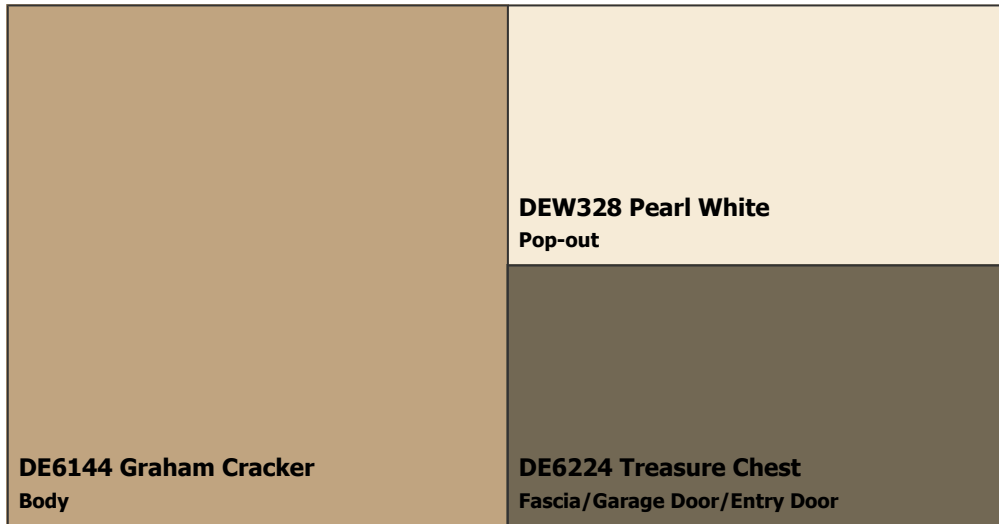

Miramonte

SUBDIVISION: Approved Color Palette

LOCATION: Glendale, AZ, 85308

Scheme 11

NOTES TO HOMEOWNERS: Choosing the same Color Scheme as the house on either side of yours is not permitted.

COLOR DISCLAIMER: These color chips are produced as accurately as possible; however, actual paint colors may vary from these samples and from batch to batch. Paint colors are affected by many factors, including lighting, age, type of finish, type of surface, and adjacent colors. Some colors may require more than one coat for complete coverage. If final color appearance and color matches are critical, paint should be sampled on the actual surface before full application. Application of the paint constitutes acceptance of the color. Dunn-Edwards assumes no responsibility for color after application.

Courtesy Discount* Provide this account number and save up to 37% off LIST PRICE on Dunn-Edwards manufactured paint products.	CONVENIENT DUNN-EDWARDS STORE LOCATIONS		
	Union Hills - 149 19027 N 83rd Ave #103 (623) 825-9590	Bell Road - 033 3410 W Bell Rd (602) 993-1701	Peoria - 076 9156 W Peoria Ave (623) 583-3313
188531-000			

COLOR USE ADVISORY: The color schemes presented are based on original color specifications approved by your community. Your community's color standards may have changed. Before undertaking your painting project, it is recommended that you seek approval of your color selections from the appropriate governing body for your community.

(888) DE PAINT®
dunnedwards.com

*Courtesy discount valid at Dunn-Edwards stores only. Offer not valid at Independent Paint Dealer locations, as other discounts may apply.

THE #1 CHOICE OF PAINTING PROFESSIONALS®