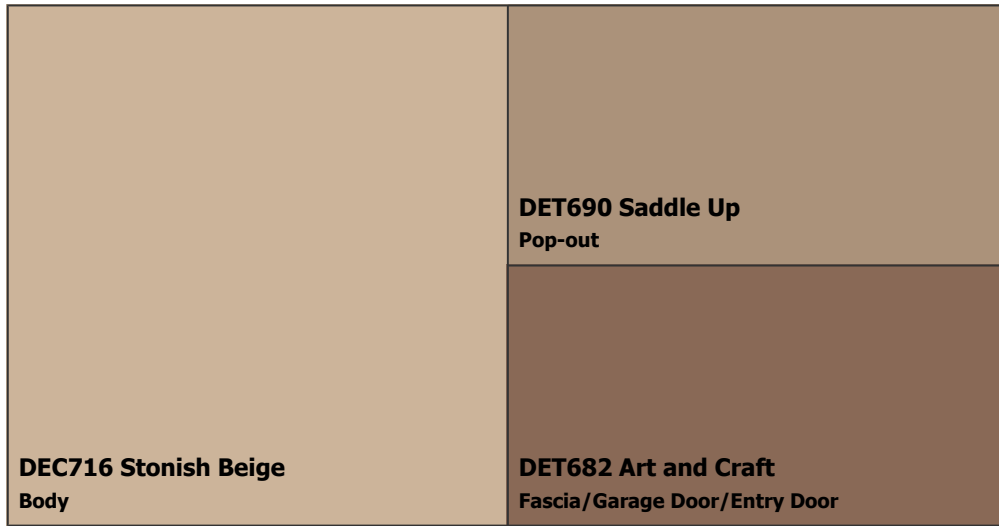

Miramonte

SUBDIVISION: Approved Color Palette

LOCATION: Glendale, AZ, 85308

Scheme 8

NOTES TO HOMEOWNERS: Choosing the same Color Scheme as the house on either side of yours is not permitted.

COLOR DISCLAIMER: These color chips are produced as accurately as possible; however, actual paint colors may vary from these samples and from batch to batch. Paint colors are affected by many factors, including lighting, age, type of finish, type of surface, and adjacent colors. Some colors may require more than one coat for complete coverage. If final color appearance and color matches are critical, paint should be sampled on the actual surface before full application. Application of the paint constitutes acceptance of the color. Dunn-Edwards assumes no responsibility for color after application.

Courtesy Discount*

Provide this account number and save up to 37% off LIST PRICE on Dunn-Edwards manufactured paint products.

188531-000