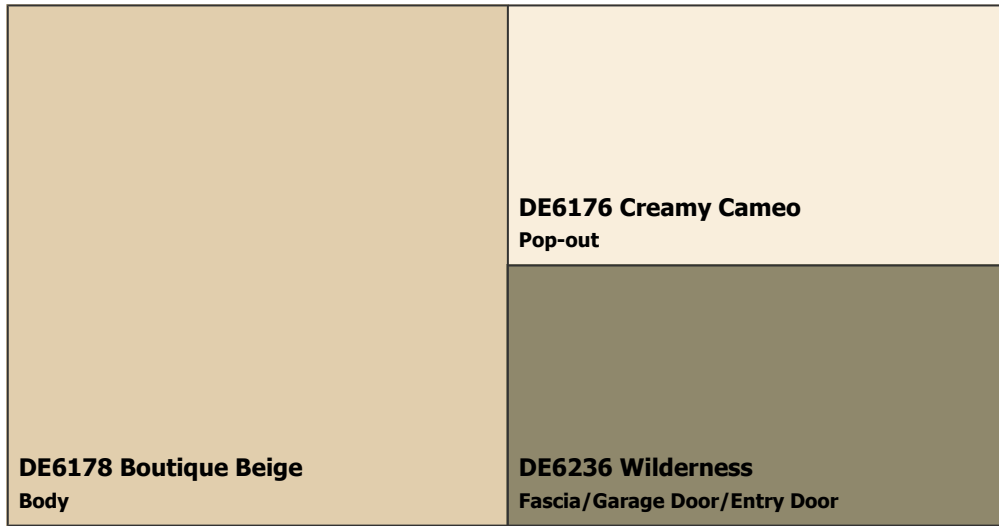

Miramonte

SUBDIVISION: Approved Color Palette

LOCATION: Glendale, AZ, 85308

Scheme 10

NOTES TO HOMEOWNERS: Choosing the same Color Scheme as the house on either side of yours is not permitted.

COLOR DISCLAIMER: These color chips are produced as accurately as possible; however, actual paint colors may vary from these samples and from batch to batch. Paint colors are affected by many factors, including lighting, age, type of finish, type of surface, and adjacent colors. Some colors may require more than one coat for complete coverage. If final color appearance and color matches are critical, paint should be sampled on the actual surface before full application. Application of the paint constitutes acceptance of the color. Dunn-Edwards assumes no responsibility for color after application.

Courtesy Discount*
Provide this account number and save up to 37% off LIST PRICE on Dunn-Edwards manufactured paint products.
188531-000

CONVENIENT DUNN-EDWARDS STORE LOCATIONS		
Union Hills - 149 19027 N 83rd Ave #103 (623) 825-9590	Bell Road - 033 3410 W Bell Rd (602) 993-1701	Peoria - 076 9156 W Peoria Ave (623) 583-3313

COLOR USE ADVISORY: The color schemes presented are based on original color specifications approved by your community. Your community's color standards may have changed. Before undertaking your painting project, it is recommended that you seek approval of your color selections from the appropriate governing body for your community.

(888) DE PAINT®
dunnedwards.com

*Courtesy discount valid at Dunn-Edwards stores only. Offer not valid at Independent Paint Dealer locations, as other discounts may apply.

THE #1 CHOICE OF PAINTING PROFESSIONALS®