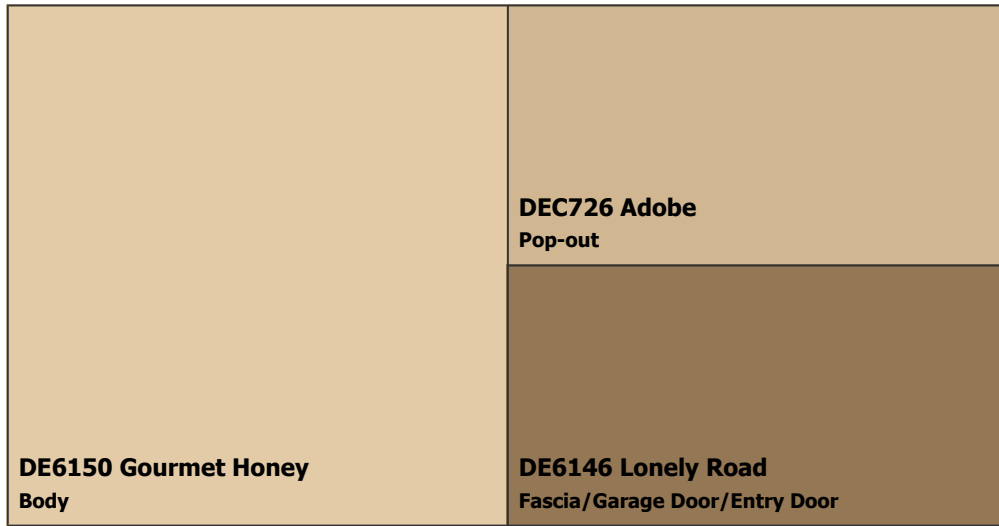

Miramonte

SUBDIVISION: Approved Color Palette

LOCATION: Glendale, AZ, 85308

Scheme 3

NOTES TO HOMEOWNERS: Choosing the same Color Scheme as the house on either side of yours is not permitted.

COLOR DISCLAIMER: These color chips are produced as accurately as possible; however, actual paint colors may vary from these samples and from batch to batch. Paint colors are affected by many factors, including lighting, age, type of finish, type of surface, and adjacent colors. Some colors may require more than one coat for complete coverage. If final color appearance and color matches are critical, paint should be sampled on the actual surface before full application. Application of the paint constitutes acceptance of the color. Dunn-Edwards assumes no responsibility for color after application.