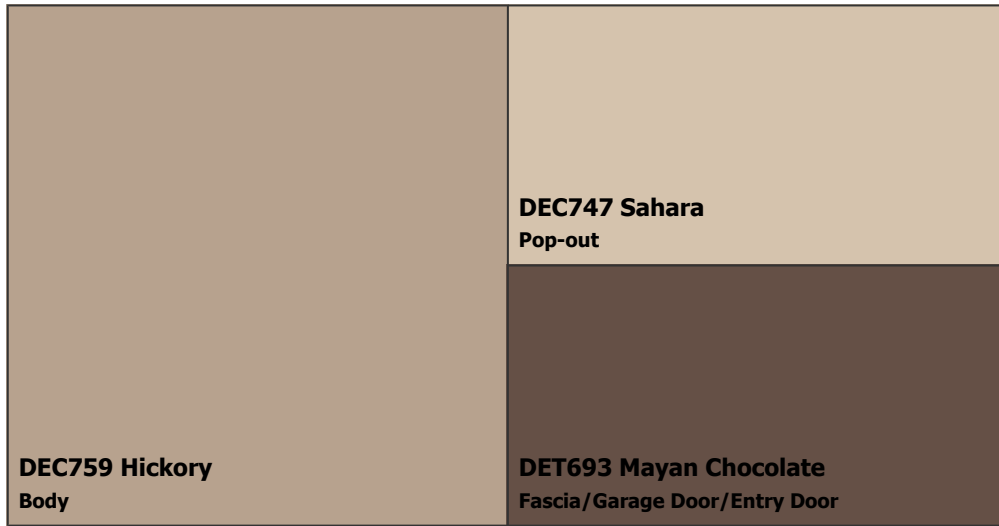

Miramonte

SUBDIVISION: Approved Color Palette

LOCATION: Glendale, AZ, 85308

Scheme 2

NOTES TO HOMEOWNERS: Choosing the same Color Scheme as the house on either side of yours is not permitted.

COLOR DISCLAIMER: These color chips are produced as accurately as possible; however, actual paint colors may vary from these samples and from batch to batch. Paint colors are affected by many factors, including lighting, age, type of finish, type of surface, and adjacent colors. Some colors may require more than one coat for complete coverage. If final color appearance and color matches are critical, paint should be sampled on the actual surface before full application. Application of the paint constitutes acceptance of the color. Dunn-Edwards assumes no responsibility for color after application.