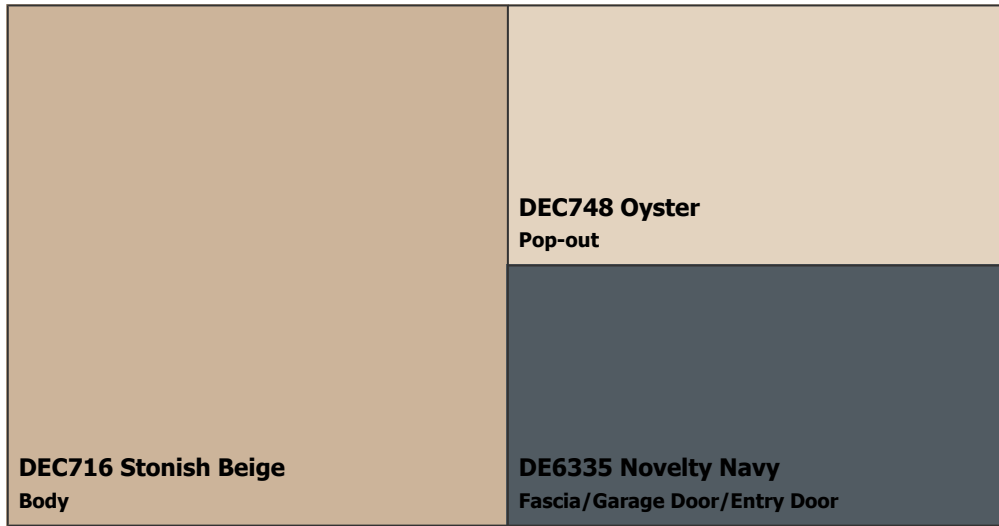

Miramonte

SUBDIVISION: Approved Color Palette

LOCATION: Glendale, AZ, 85308

Scheme 12

NOTES TO HOMEOWNERS: Choosing the same Color Scheme as the house on either side of yours is not permitted.

COLOR DISCLAIMER: These color chips are produced as accurately as possible; however, actual paint colors may vary from these samples and from batch to batch. Paint colors are affected by many factors, including lighting, age, type of finish, type of surface, and adjacent colors. Some colors may require more than one coat for complete coverage. If final color appearance and color matches are critical, paint should be sampled on the actual surface before full application. Application of the paint constitutes acceptance of the color. Dunn-Edwards assumes no responsibility for color after application.

Courtesy Discount*

Provide this account number and save up to 37% off LIST PRICE on Dunn-Edwards manufactured paint products.

188531-000