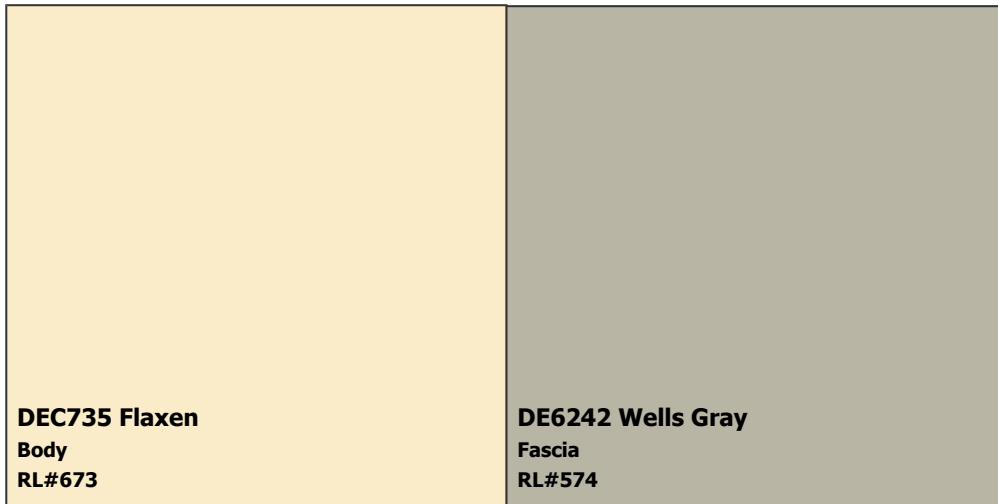

The Sanctuary at Avondale

SUBDIVISION: The Sanctuary at Avondale

LOCATION: Avondale, AZ, 85323

Scheme 10

NOTES TO HOMEOWNERS:

COLOR DISCLAIMER: These color chips are produced as accurately as possible; however, actual paint colors may vary from these samples and from batch to batch. Paint colors are affected by many factors, including lighting, age, type of finish, type of surface, and adjacent colors. Some colors may require more than one coat for complete coverage. If final color appearance and color matches are critical, paint should be sampled on the actual surface before full application. Application of the paint constitutes acceptance of the color. Dunn-Edwards assumes no responsibility for color after application.