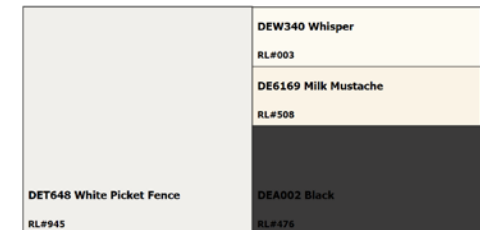

Alta Mesa at Town Square

Courtesy Discount**
Use code for 37% off
188-531-000

Bold Color Combinations

Paint Options

Classic Color Combinations

How to Navigate to our List of Approved Paint Colors

When you visit Dunn Edwards' home page, click on the menu link, **Colors & Inspiration**
On the resulting page on the left side, a vertical menu list with the header **Overview**, appears
On this list, under Color Archives, click **Color Arch Pro**
On the resulting page, you may search for Town Square HOA by zip code or city
Click the **Search** button
A list of HOAs appears
Select **Town Square HOA**
The resulting page will show the 'Bold Color Combinations' by default
To see the Classic Color Combinations, change the selection in the drop down box