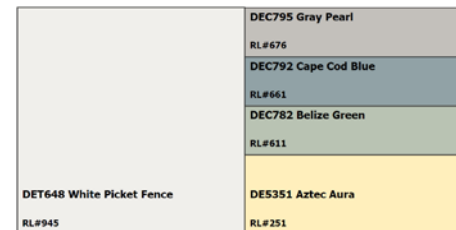

Alta Mesa at Town Square

Courtesy Discount**
Use code for 37% off
188-531-000

Bold Color Combinations

Paint Options

Classic Color Combinations

How to Navigate to our List of Approved Paint Colors

When you visit Dunn Edwards' home page, click on the menu link, **Colors & Inspiration**
On the resulting page on the left side, a vertical menu list with the header **Overview**, appears
On this list, under Color Archives, click **Color Arch Pro**
On the resulting page, you may search for Town Square HOA by zip code or city
Click the **Search** button
A list of HOAs appears
Select **Town Square HOA**
The resulting page will show the 'Bold Color Combinations' by default
To see the Classic Color Combinations, change the selection in the drop down box