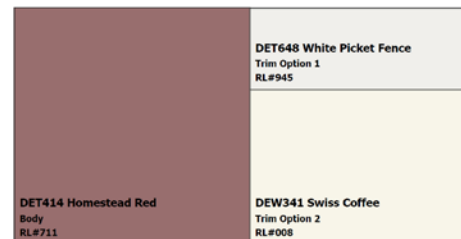

Alta Mesa at Town Square

Courtesy Discount**
Use code for 37% off
188-531-000

Bold Color Combinations

Paint Options

Classic Color Combinations

How to Navigate to our List of Approved Paint Colors

When you visit Dunn Edwards' home page, click on the menu link, **Colors & Inspiration**
On the resulting page on the left side, a vertical menu list with the header **Overview**, appears
On this list, under Color Archives, click **Color Arch Pro**
On the resulting page, you may search for Town Square HOA by zip code or city
Click the **Search** button
A list of HOAs appears
Select **Town Square HOA**
The resulting page will show the 'Bold Color Combinations' by default
To see the Classic Color Combinations, change the selection in the drop down box