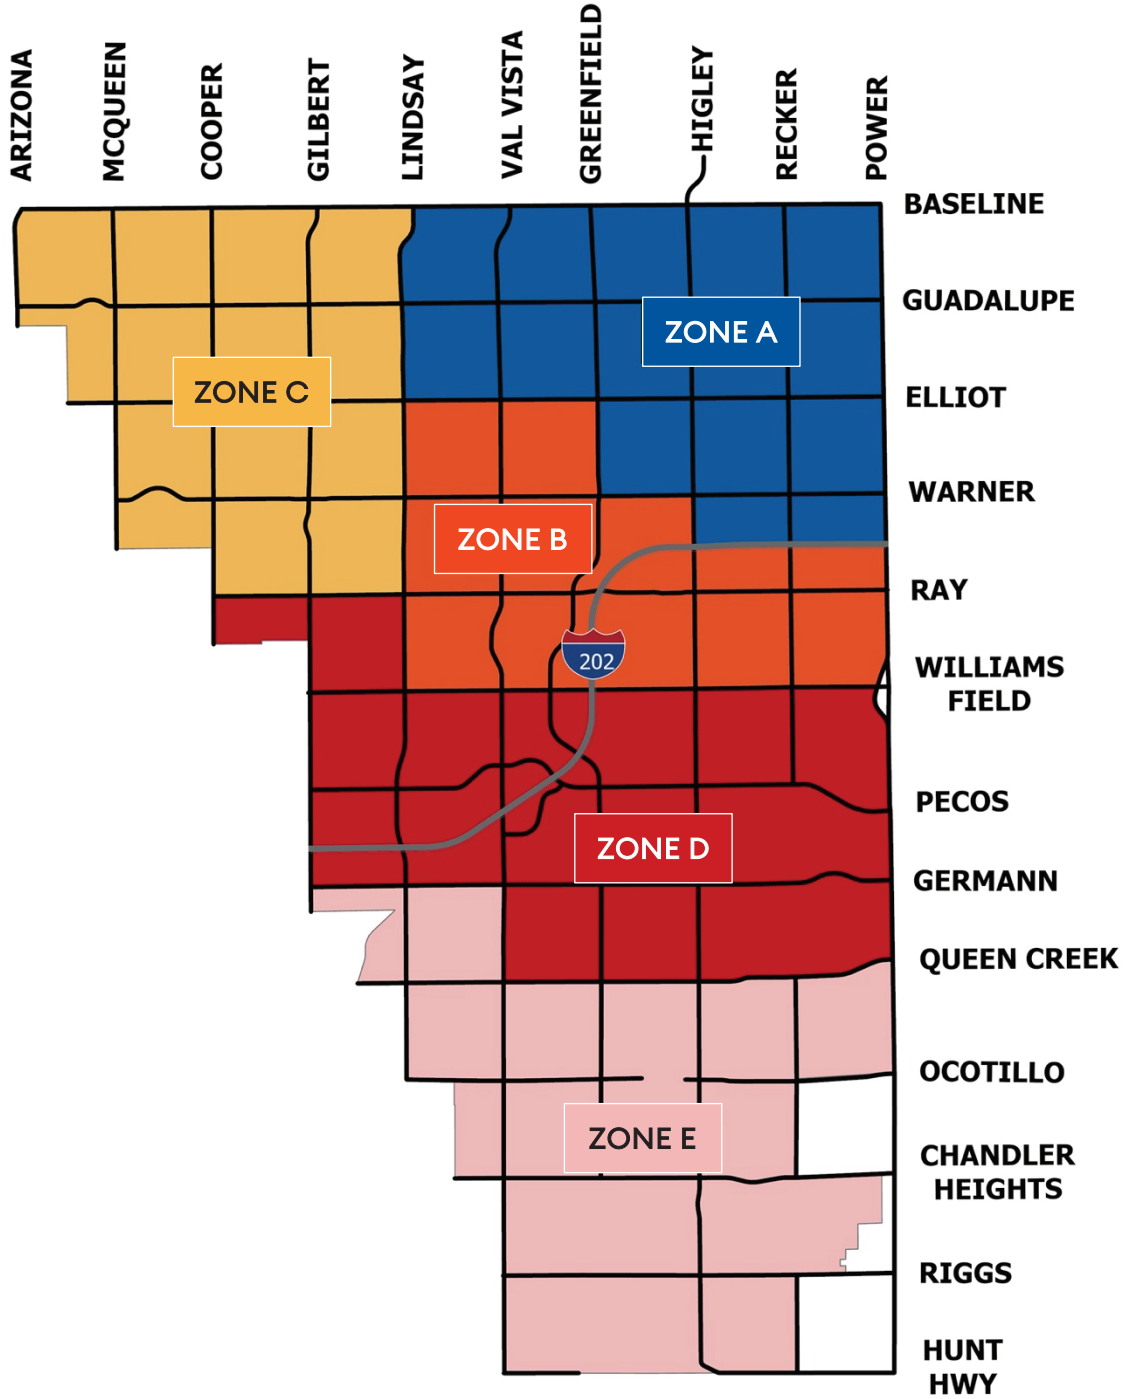

2022 RESIDENTIAL Bulk Trash Zones

PLACEMENT OF BULK TRASH ITEMS SHOULD BEGIN **NO EARLIER** THAN THE SATURDAY BEFORE YOUR COLLECTION WEEK AND **NO LATER** THAN 5AM ON THE MONDAY OF YOUR COLLECTION WEEK.

gilbertaz.gov/trash

2022 BULK TRASH SCHEDULE

ZONE A

ZONE B

ZONE C

ZONE D

ZONE E

JANUARY						
M	T	W	T	F	S	S
					1	2
3	4	5	6	7	8	9
10	11	12	13	14	15	16
17	18	19	20	21	22	23
24 31	25	26	27	28	29	30

MAR 12

MAR 14

APR 16

APR 18

MAY 21

MAY 23

JUN 25

JUN 27

JUL 30

AUG 1

SEP 3

SEP 5

OCT 8

OCT 10

NOV 12

NOV 14