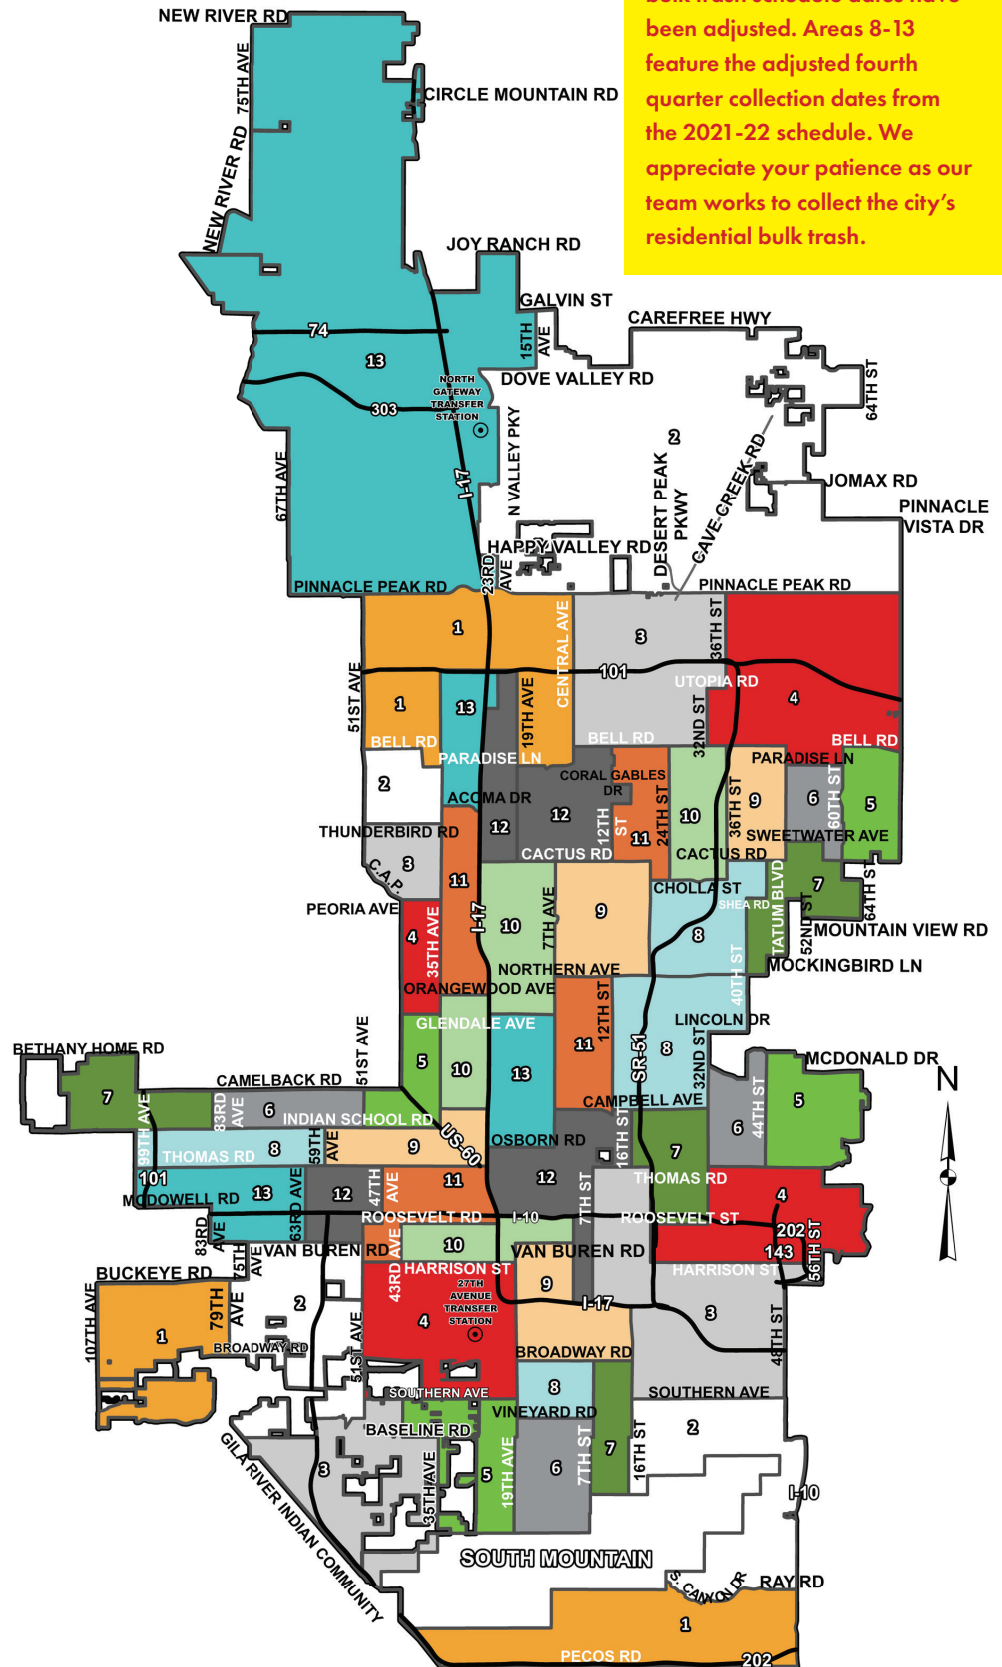

* All piles must be placed out the day before your 'Collection Week' begins

Due to staffing challenges, the bulk trash schedule dates have been adjusted. Areas 8-13 feature the adjusted fourth quarter collection dates from the 2021-22 schedule. We appreciate your patience as our team works to collect the city's residential bulk trash.

FOR MORE DETAILED INFORMATION, VISIT:
PHOENIX.GOV/PUBLICWORKS/BULKTRASH