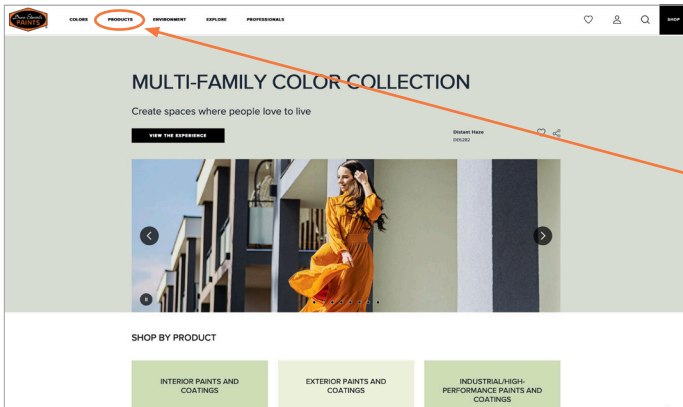

HOW TO ACCESS APPROVED COLOR SCHEMES

STEP 1 Visit dunnedwards.com and hover over **COLORS**