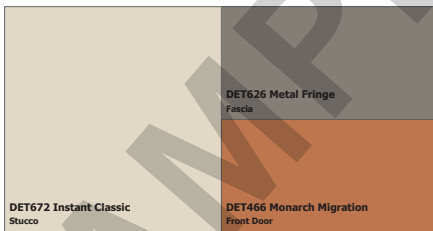

Your Property Name

SUBDIVISION: Your Property Name

LOCATION: City, State, Zip

Scheme 1

NOTES TO HOMEOWNERS: Approved 2014

Discount*

000000

(888) DEPAINT
dunnedwards.com

Color-Ark Pro archives approved color schemes of projects painted with Dunn-Edwards products and colors.

It's free and easy to use, simplifying the color scheme approval, management and record-keeping process:

- :: Access color schemes online 24/7
- :: Search by location or keyword
- :: View and download a PDF of your approved color schemes
- :: Order free color chips of your approved color schemes to be shipped directly to you
- :: View the three Dunn-Edwards® store locations nearest you
- :: Receive a discount on your next purchase of Dunn-Edwards branded paints and primers*

*Must show unique discount code at the register of any Dunn-Edwards store. Offer not valid at third-party retailers.