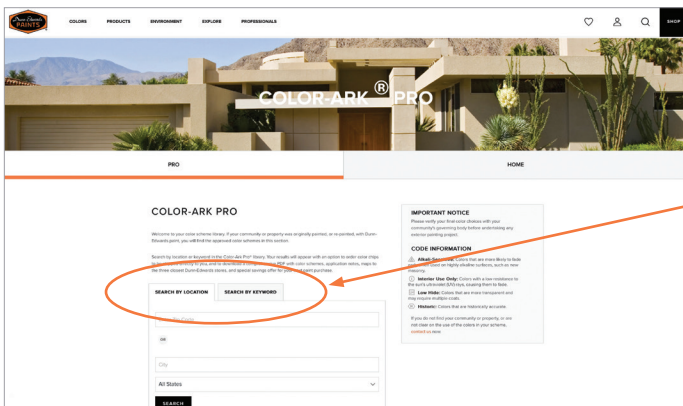

It's free and easy to use, simplifying the color scheme approval, management and record-keeping process:

- :: Access color schemes online 24/7
- :: Search by location or keyword
- :: View and download a PDF of your approved color schemes
- :: Order free color chips of your approved color schemes to be shipped directly to you
- :: View the three Dunn-Edwards[®] store locations nearest you
- :: Receive a discount on your next purchase of Dunn-Edwards branded paints and primers*

*Must show unique discount code at the register of any Dunn-Edwards store. Offer not valid at third-party retailers.

HOW TO ACCESS APPROVED COLOR SCHEMES

STEP 1 Visit dunnedwards.com and hover over **COLORS**

STEP 2 Click on **Color-Ark Pro**

STEP 3 Search for a property by location or keyword

(888) DE PAINT (337-2468) | dunnedwards.com
©2024 Dunn-Edwards Corporation. All rights reserved. ESA0401 - 900 09/24