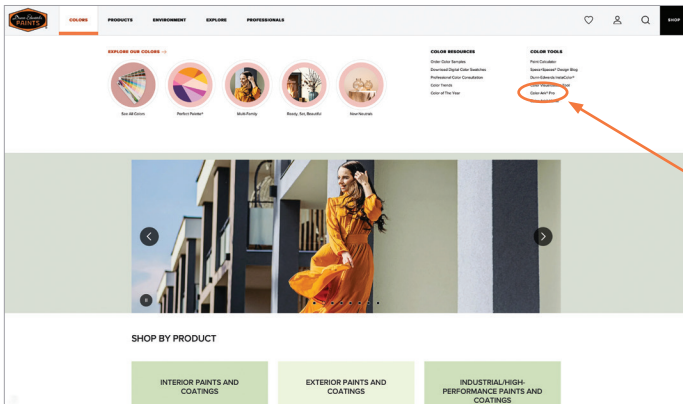

It's free and easy to use, simplifying the color scheme approval, management and record-keeping process:

- :: Access color schemes online 24/7
- :: Search by location or keyword
- :: View and download a PDF of your approved color schemes
- :: Order free color chips of your approved color schemes to be shipped directly to you
- :: View the three Dunn-Edwards[®] store locations nearest you
- :: Receive a discount on your next purchase of Dunn-Edwards branded paints and primers*

*Must show unique discount code at the register of any Dunn-Edwards store. Offer not valid at third-party retailers.

HOW TO ACCESS APPROVED COLOR SCHEMES

STEP 1 Visit dunnedwards.com and hover over **COLORS**