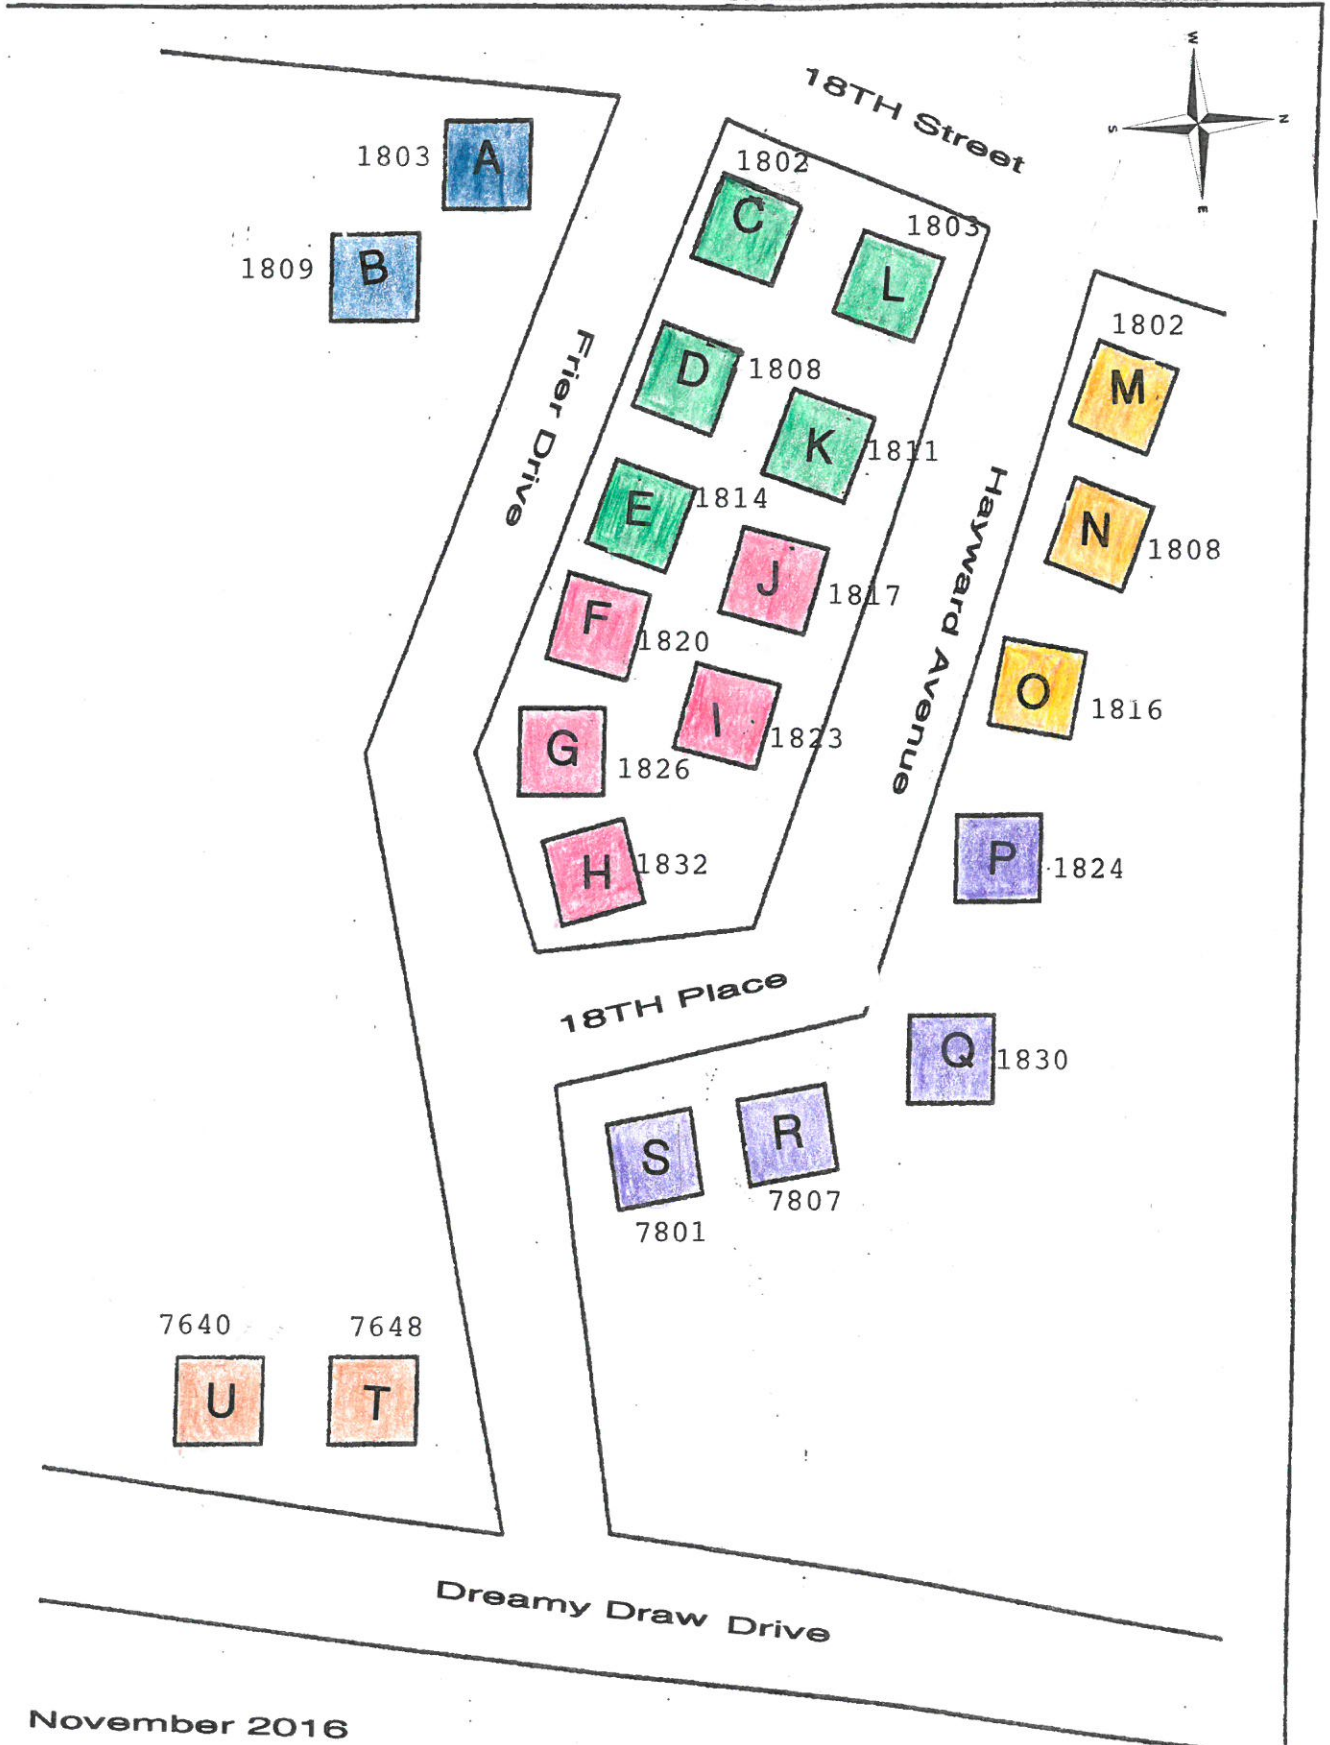

COURT HOMES – Pointe Community Association

November 2016